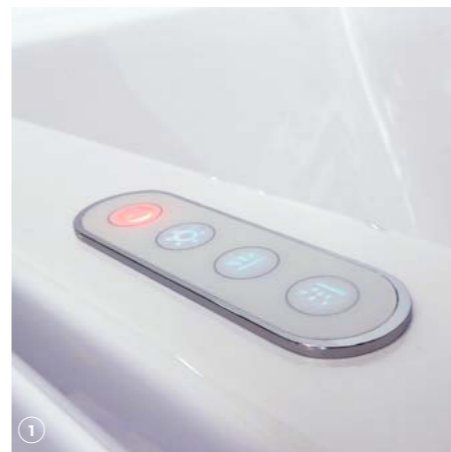

1. Comando Lite_D.
2. Zona Relax (versione appoggio).
3. Bocchette Filo.
4. Getti SkinSublime.
5. PlyLite Bianco materico opaco (versione appoggio).
6. Ecoresina (versione con pannelli).