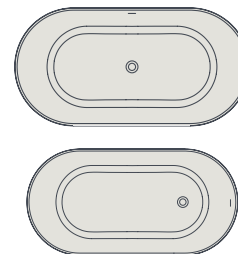

Plum

Available in two sizes, it has a leading role in the bathroom: its oval shape makes it a timeless style icon.

165 x 85 - Ref. WT00000

155 x 75 - Ref. WU00000

Option:

External RAL finish or RONAL lacquered colour finish

Type

Dimensions

(cm)
H 54,5
164 x 83

H 55
155,5 x 75

Installation

Materials and finishes

Internal finish

Matt white

External finish

Matt white

RONAL
lacquered
colours

Colour
customisable
with RAL
number