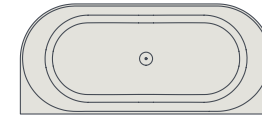

Queen

Matt white bathtub in HardLite with soft shape that combines elegance and practicality, for wall installation.

170 x 73 - Ref. WZ00000

160 x 70 - Ref. WY00000

Option:

External RAL finish or RONAL lacquered colour finish

Type