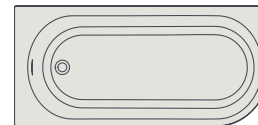

Daisy

Practical and minimal, Daisy allows a traditional corner installation and is available in right and left version.

Glossy Left - Ref. WAS00A0

Glossy Right - Ref. WAD00A0

Matt Left - Ref. WAS00G0

Matt Right - Ref. WAD00G0

Option:

External RAL finish or RONAL lacquered colour finish

Type