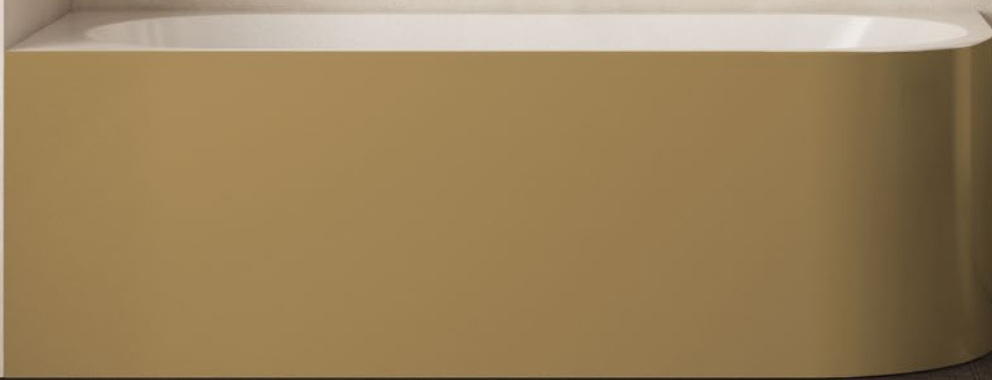

# Daisy

Practical and minimal, Daisy allows a traditional corner installation and is available in right and left version.

Glossy Left - Ref. WAS00A0

Glossy Right - Ref. WAD00A0

Matt Left - Ref. WAS00G0

Matt Right - Ref. WAD00G0