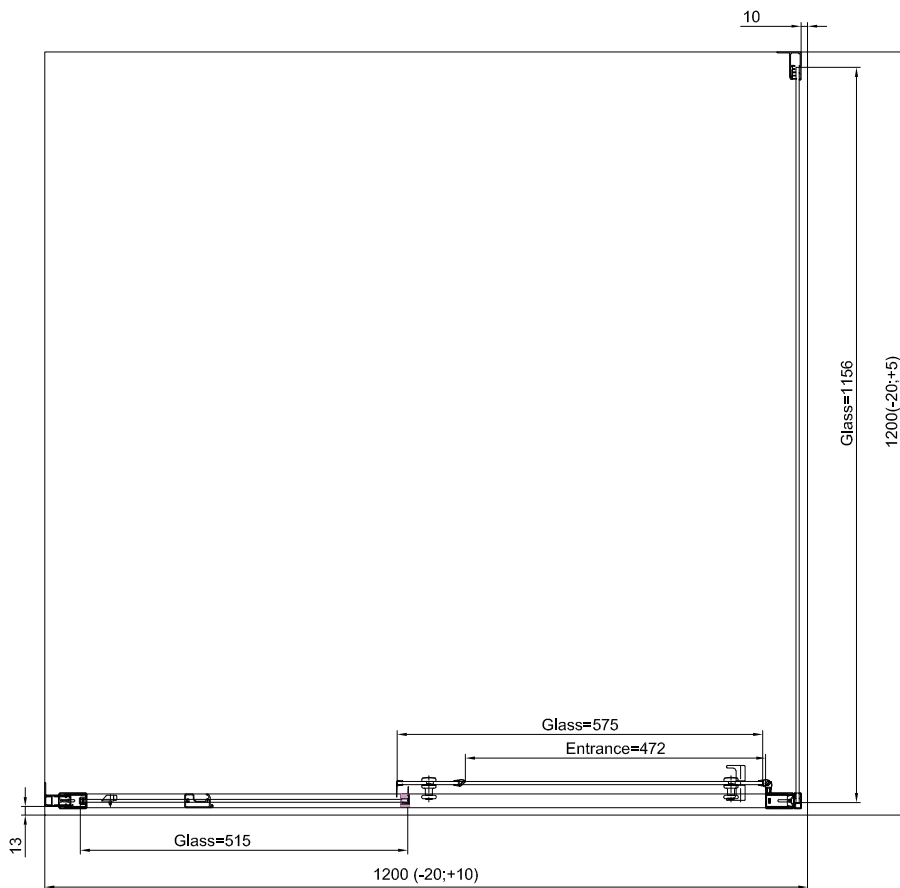

TECHNICAL INFORMATIONS - DIMENSIONS

Series name
Arelia

Model name
D20S2+D20F1

TECHNICAL INFORMATIONS - DIMENSIONS

RONAL

Series name
Arelia

Model name
D20S2+D20F1