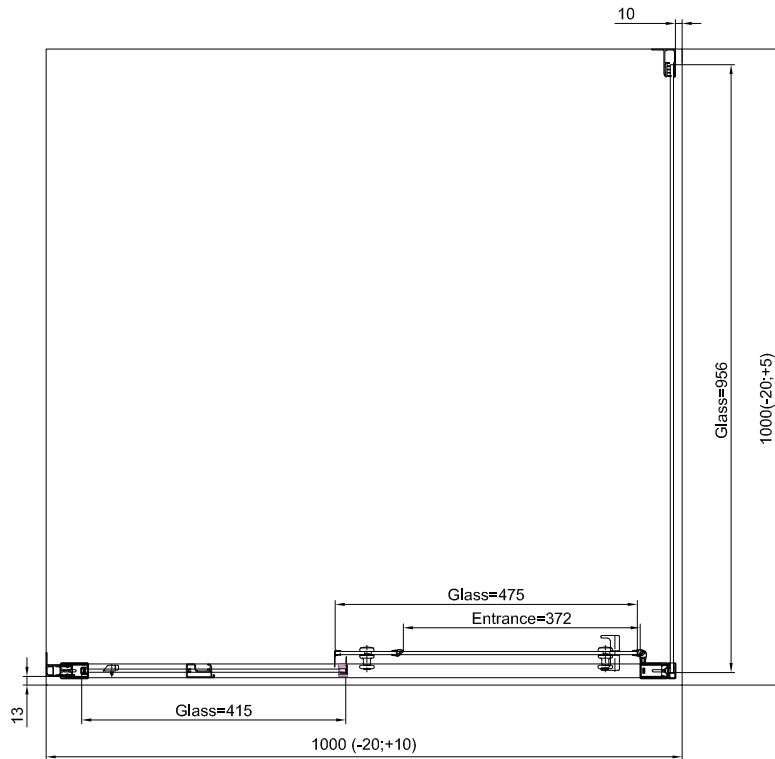

TECHNICAL INFORMATIONS - DIMENSIONS

Series name
Arelia

Model name
D20S2+D20F1

TECHNICAL INFORMATIONS - DIMENSIONS

RONAL

Series name
Arelia

Model name
D20S2+D20F1