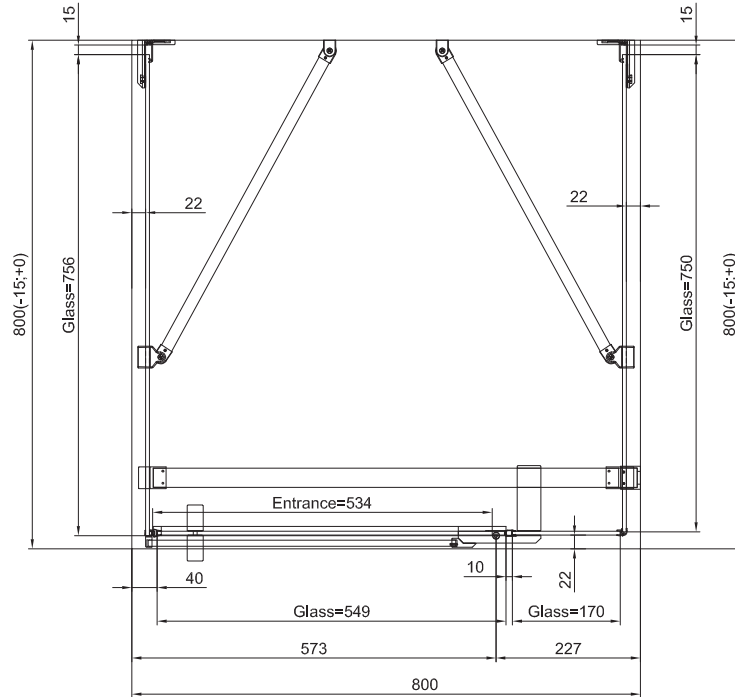

TECHNICAL INFORMATIONS - DIMENSIONS

Series name
Cadura

Model name
CA13+CAT1+CAT3+2xRCA

TECHNICAL INFORMATIONS - DIMENSIONS

Series name
Cadura

Model name
CA13+CAT1+CAT3+2xRCA