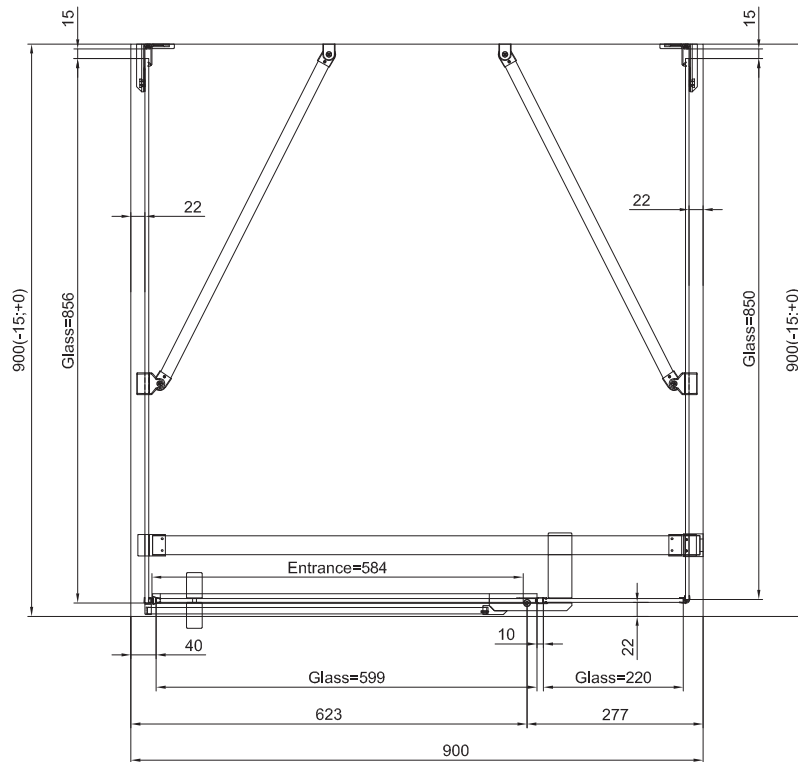

TECHNICAL INFORMATIONS - DIMENSIONS

Series name
Cadura

Model name
CA13+CAT1+CAT3+2xRCA

TECHNICAL INFORMATIONS - DIMENSIONS

Series name
Cadura

Model name
CA13+CAT1+CAT3+2xRCA