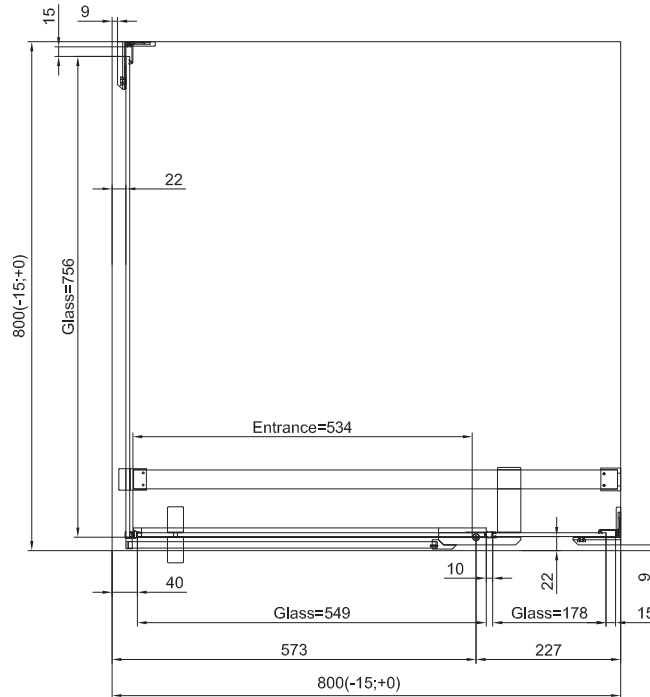

TECHNICAL INFORMATIONS - DIMENSIONS

Series name
Cadura

Model name
CA13+CAT1

TECHNICAL INFORMATIONS - DIMENSIONS

Series name
Cadura

Model name
CA13+CAT1