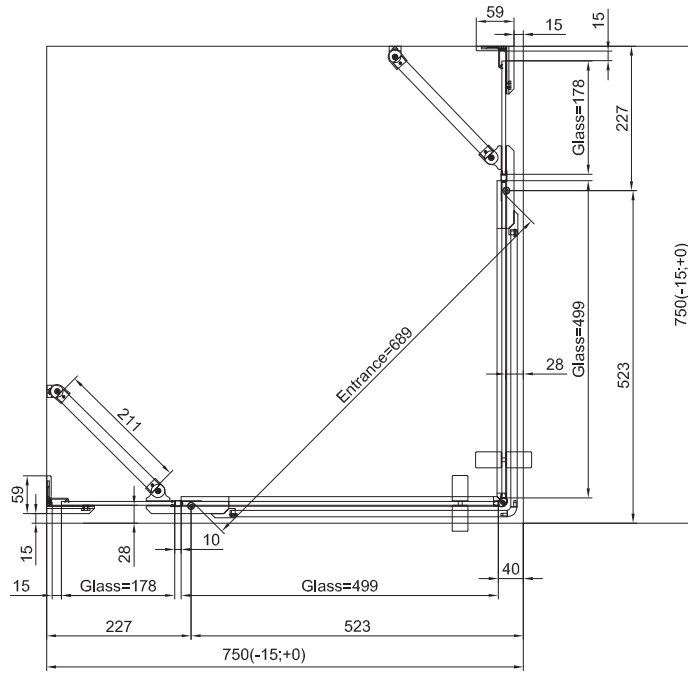

TECHNICAL INFORMATIONS - DIMENSIONS

Series name
Cadura

Model name
CA13G+CA13D

TECHNICAL INFORMATIONS - DIMENSIONS

Series name
Cadura

Model name
CA13G+CA13D

TECHNICAL INFORMATIONS - DIMENSIONS

RONAL

Series name
Cadura

Model name
CA13G+CA13D

TECHNICAL INFORMATIONS - DIMENSIONS

RONAL

Series name
Cadura

Model name
CA13G+CA13D