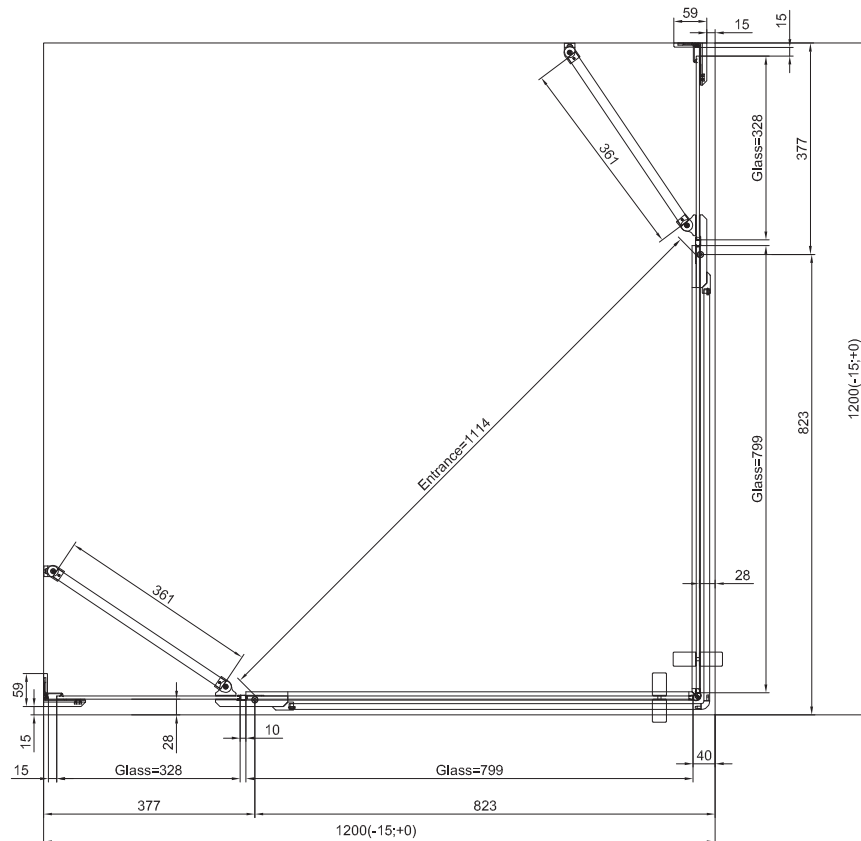

TECHNICAL INFORMATIONS - DIMENSIONS

Series name
Cadura

Model name
CA13G+CA13D

TECHNICAL INFORMATIONS - DIMENSIONS

Series name
Cadura

Model name
CA13G+CA13D

TECHNICAL INFORMATIONS - DIMENSIONS

RONAL

Series name
Cadura

Model name
CA13G+CA13D

TECHNICAL INFORMATIONS - DIMENSIONS

RONAL

Series name
Cadura

Model name
CA13G+CA13D