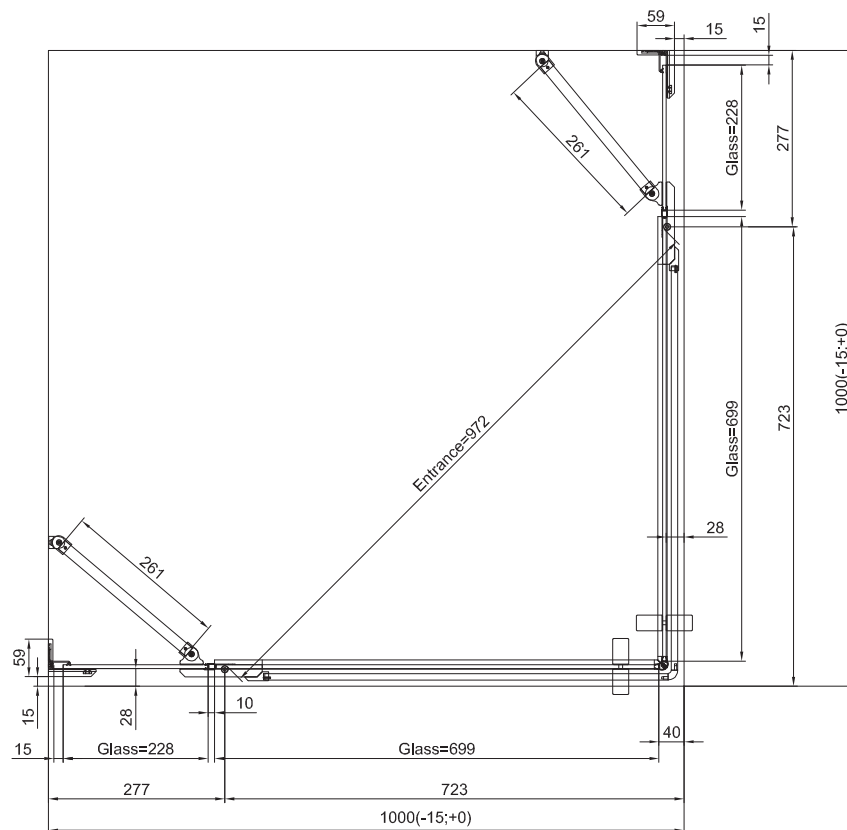

TECHNICAL INFORMATIONS - DIMENSIONS

Series name
Cadura

Model name
CA13G+CA13D

TECHNICAL INFORMATIONS - DIMENSIONS

Series name
Cadura

Model name
CA13G+CA13D

TECHNICAL INFORMATIONS - DIMENSIONS

RONAL

Series name
Cadura

Model name
CA13G+CA13D

TECHNICAL INFORMATIONS - DIMENSIONS

RONAL

Series name
Cadura

Model name
CA13G+CA13D