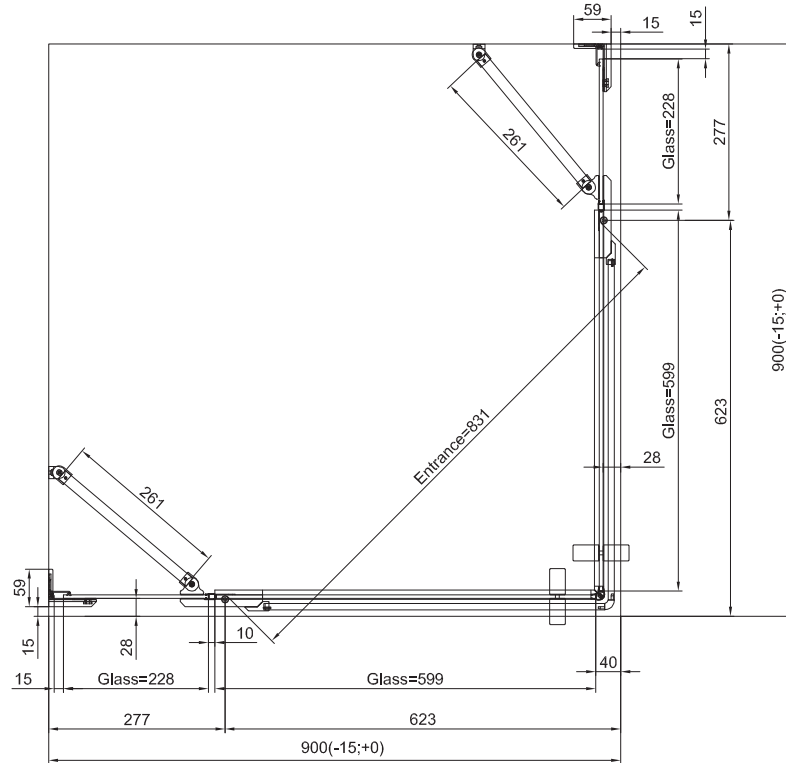

TECHNICAL INFORMATIONS - DIMENSIONS

Series name
Cadura

Model name
CA13G+CA13D

TECHNICAL INFORMATIONS - DIMENSIONS

Series name
Cadura

Model name
CA13G+CA13D

TECHNICAL INFORMATIONS - DIMENSIONS

RONAL

Series name
Cadura

Model name
CA13G+CA13D

TECHNICAL INFORMATIONS - DIMENSIONS

RONAL

Series name
Cadura

Model name
CA13G+CA13D