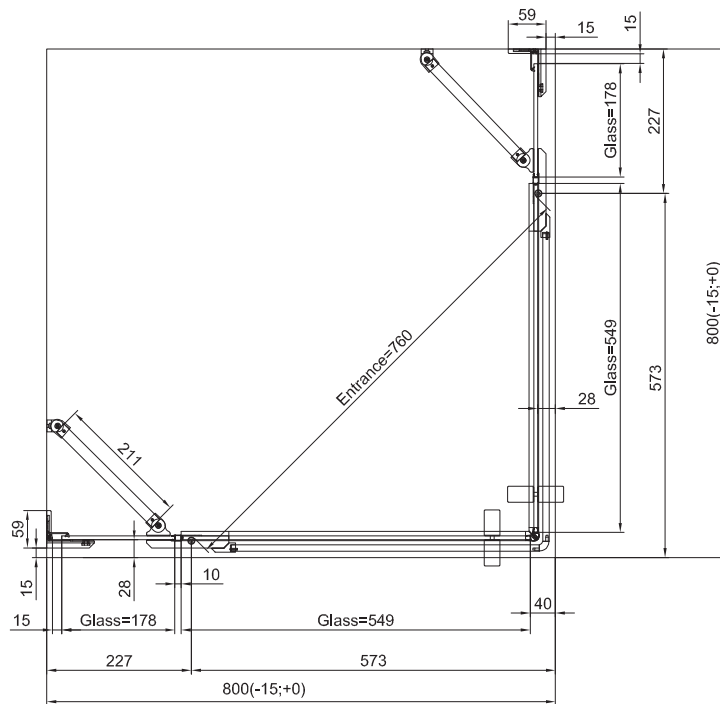

TECHNICAL INFORMATIONS - DIMENSIONS

Series name
Cadura

Model name
CA13G+CA13D

TECHNICAL INFORMATIONS - DIMENSIONS

Series name
Cadura

Model name
CA13G+CA13D

TECHNICAL INFORMATIONS - DIMENSIONS

RONAL

Series name
Cadura

Model name
CA13G+CA13D

TECHNICAL INFORMATIONS - DIMENSIONS

RONAL

Series name
Cadura

Model name
CA13G+CA13D