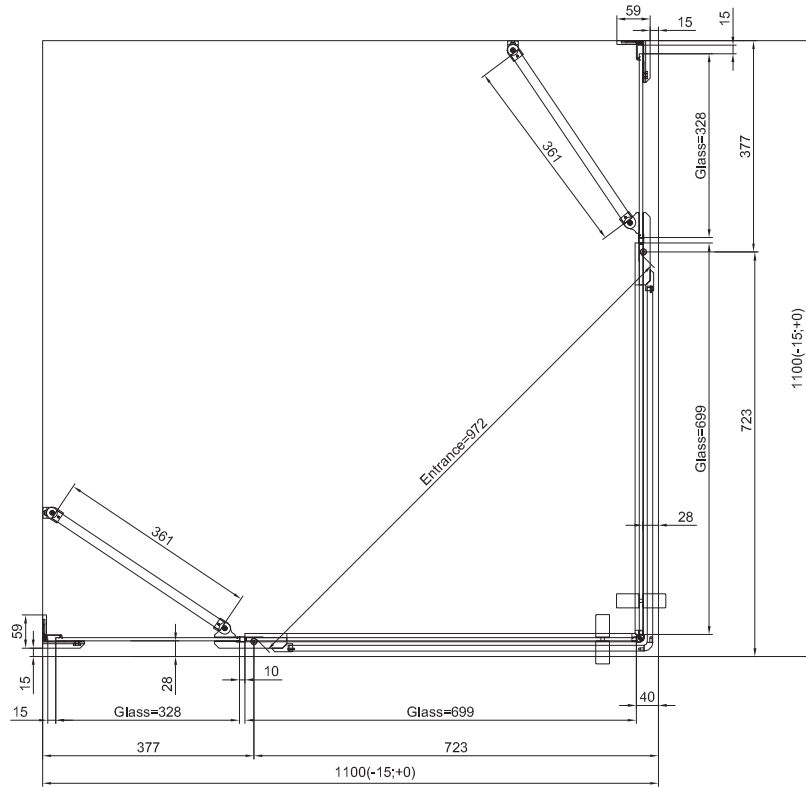

TECHNICAL INFORMATIONS - DIMENSIONS

Series name
Cadura

Model name
CA13G+CA13D

TECHNICAL INFORMATIONS - DIMENSIONS

Series name
Cadura

Model name
CA13G+CA13D

TECHNICAL INFORMATIONS - DIMENSIONS

RONAL

Series name
Cadura

Model name
CA13G+CA13D

TECHNICAL INFORMATIONS - DIMENSIONS

RONAL

Series name
Cadura

Model name
CA13G+CA13D