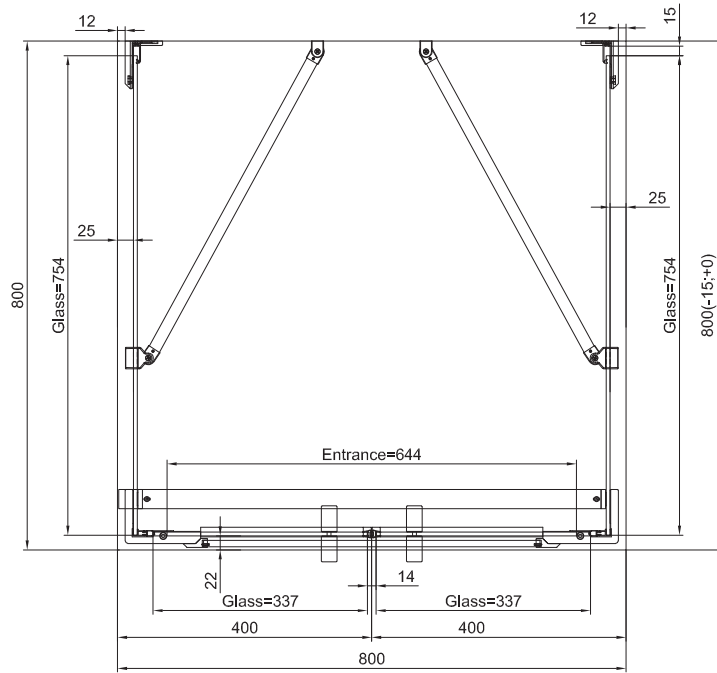

TECHNICAL INFORMATIONS - DIMENSIONS

Series name
Cadura

Model name
CA2C+2xCAT2+2xRCA

TECHNICAL INFORMATIONS - DIMENSIONS

Series name
Cadura

Model name
CA2C+2xCAT2+2xRCA