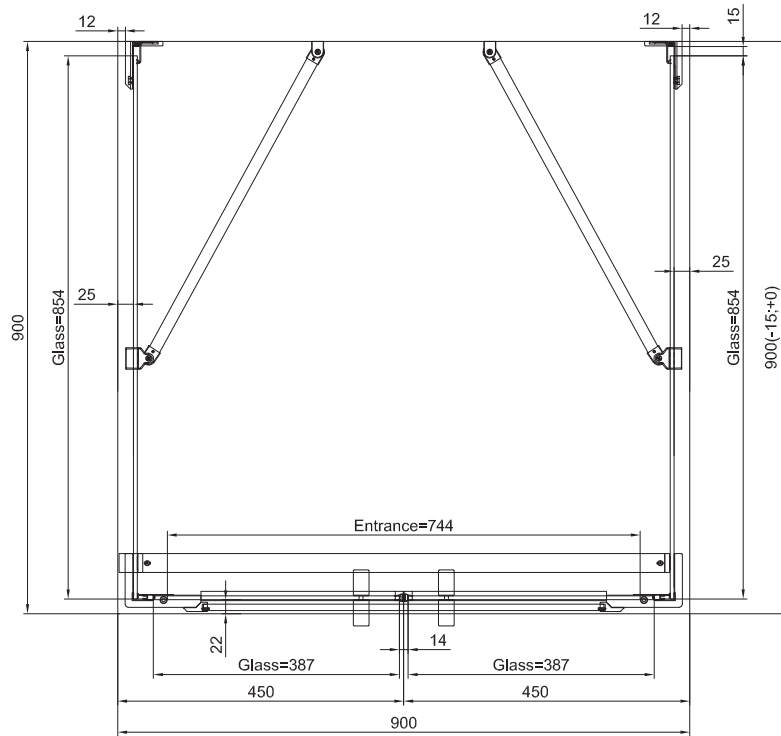

TECHNICAL INFORMATIONS - DIMENSIONS

Series name
Cadura

Model name
CA2C+2xCAT2+2xRCA

TECHNICAL INFORMATIONS - DIMENSIONS

Series name
Cadura

Model name
CA2C+2xCAT2+2xRCA