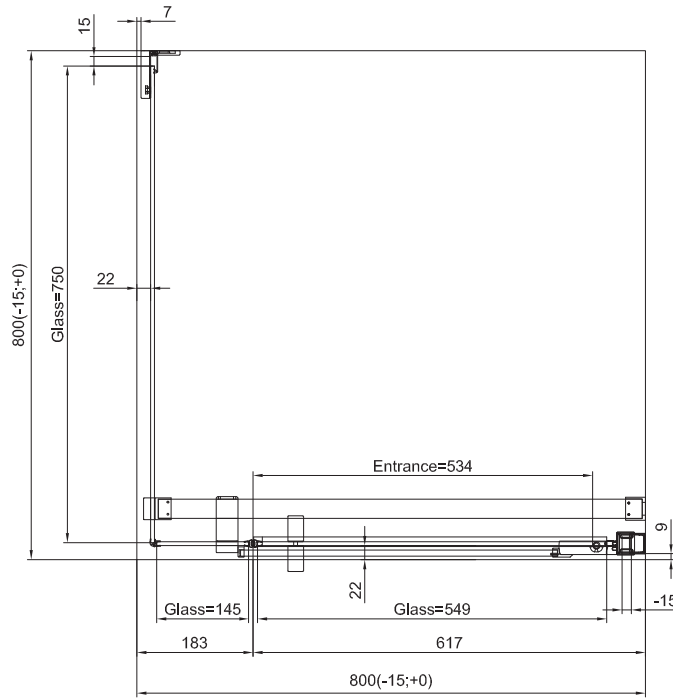

# TECHNICAL INFORMATIONS - DIMENSIONS

Series name  
Cadura

Model name  
CA31C+CAT5