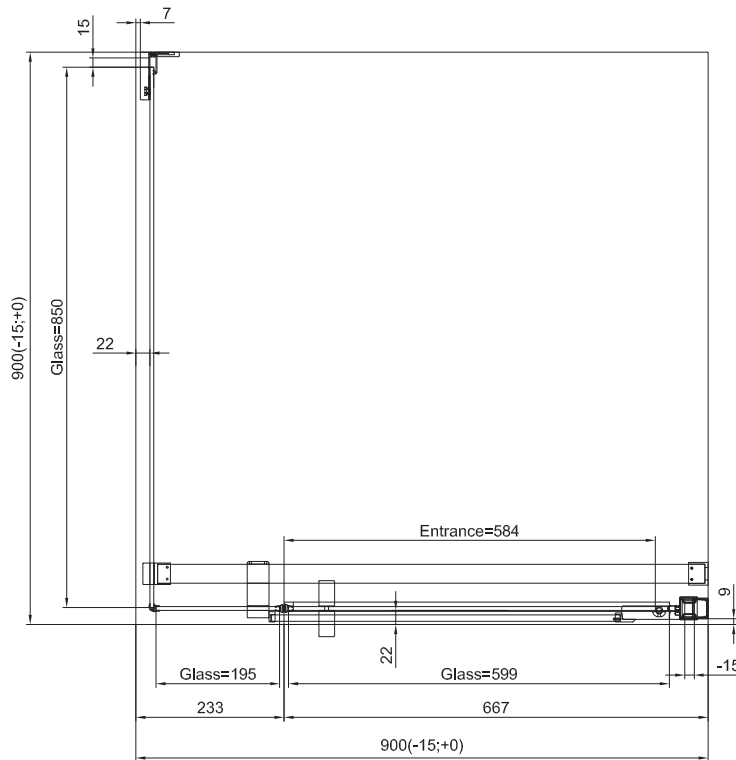

# TECHNICAL INFORMATIONS - DIMENSIONS

Series name  
Cadura

Model name  
CA31C+CAT5