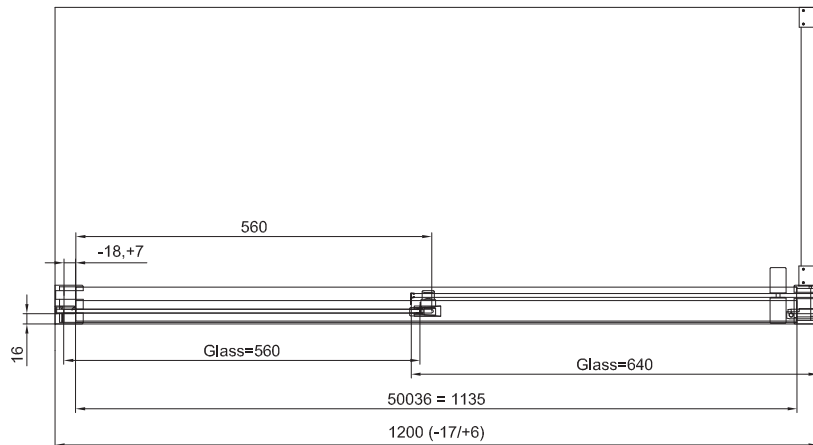

TECHNICAL INFORMATIONS - DIMENSIONS

RONAL

Series name
Cadura

Model name
CAW2

TECHNICAL INFORMATIONS - DIMENSIONS

RONAL

Series name
Cadura

Model name
CAW2