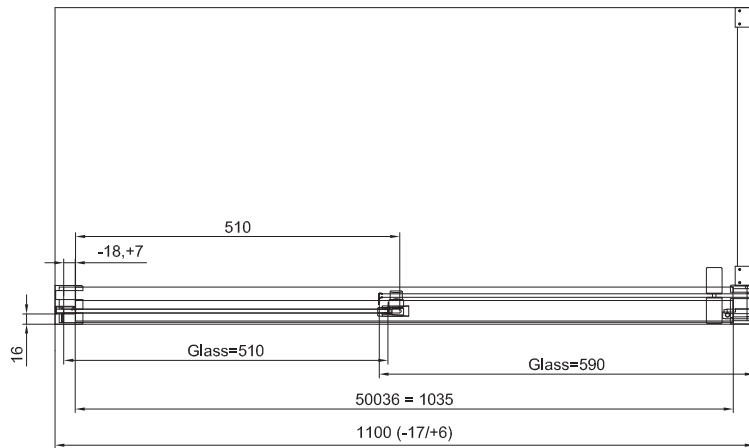

TECHNICAL INFORMATIONS - DIMENSIONS

RONAL

Series name
Cadura

Model name
CAW2

TECHNICAL INFORMATIONS - DIMENSIONS

RONAL

Series name
Cadura

Model name
CAW2