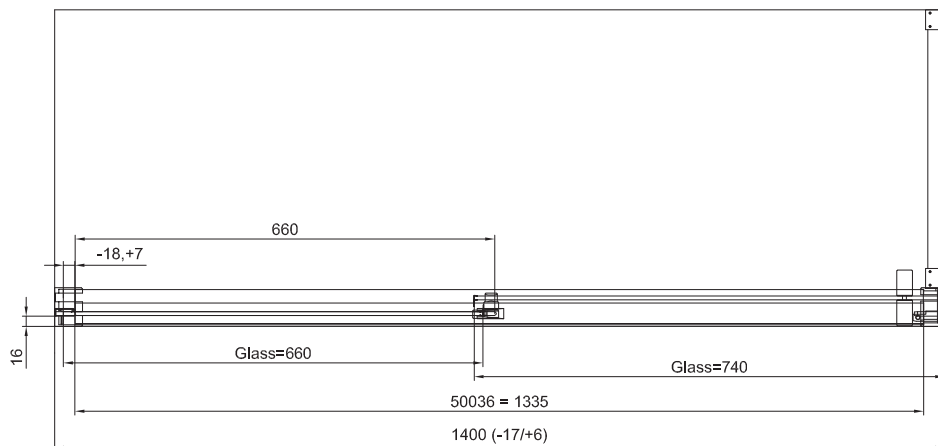

TECHNICAL INFORMATIONS - DIMENSIONS

RONAL

Series name
Cadura

Model name
CAW2

TECHNICAL INFORMATIONS - DIMENSIONS

RONAL

Series name
Cadura

Model name
CAW2