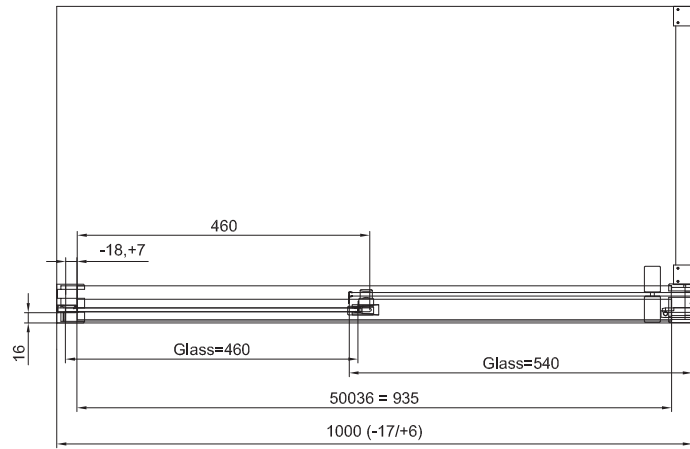

TECHNICAL INFORMATIONS - DIMENSIONS

RONAL

Series name
Cadura

Model name
CAW2

TECHNICAL INFORMATIONS - DIMENSIONS

RONAL

Series name
Cadura

Model name
CAW2