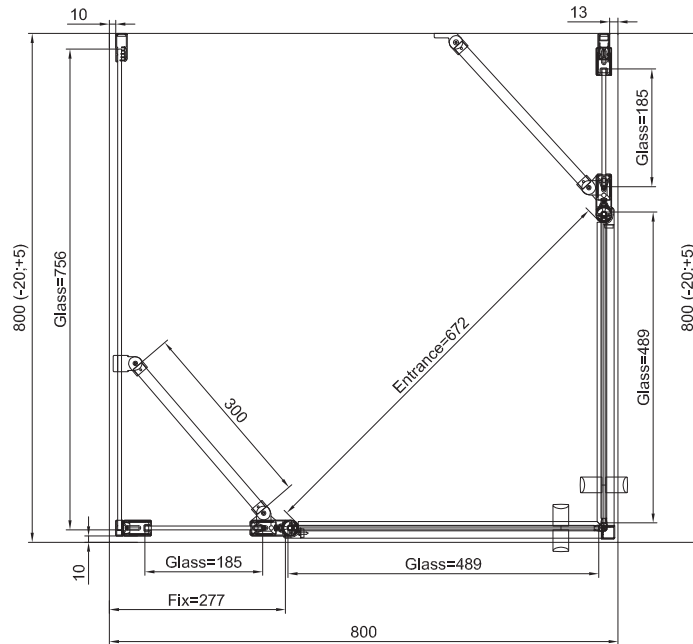

TECHNICAL INFORMATIONS - DIMENSIONS

Series name
Divera

Model name
D22DE2B+D22F1

TECHNICAL INFORMATIONS - DIMENSIONS

Series name
Divera

Model name
D22DE2B+D22F1

TECHNICAL INFORMATIONS - DIMENSIONS

RONAL

Series name
Divera

Model name
D22DE2B+D22F1