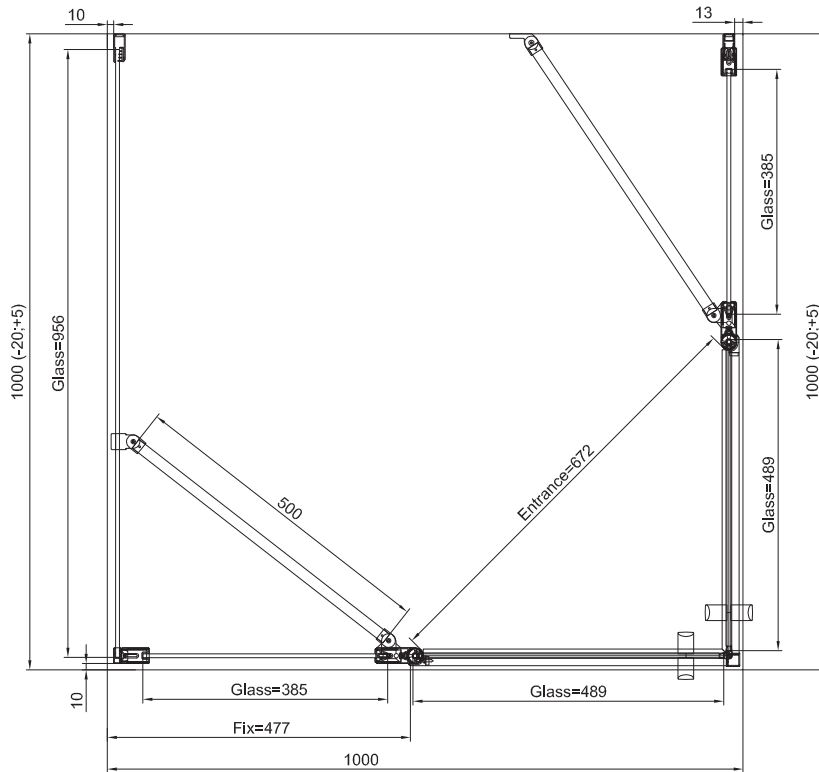

TECHNICAL INFORMATIONS - DIMENSIONS

Series name
Divera

Model name
D22DE2B+D22F1

TECHNICAL INFORMATIONS - DIMENSIONS

Series name
Divera

Model name
D22DE2B+D22F1

TECHNICAL INFORMATIONS - DIMENSIONS

RONAL

Series name
Divera

Model name
D22DE2B+D22F1