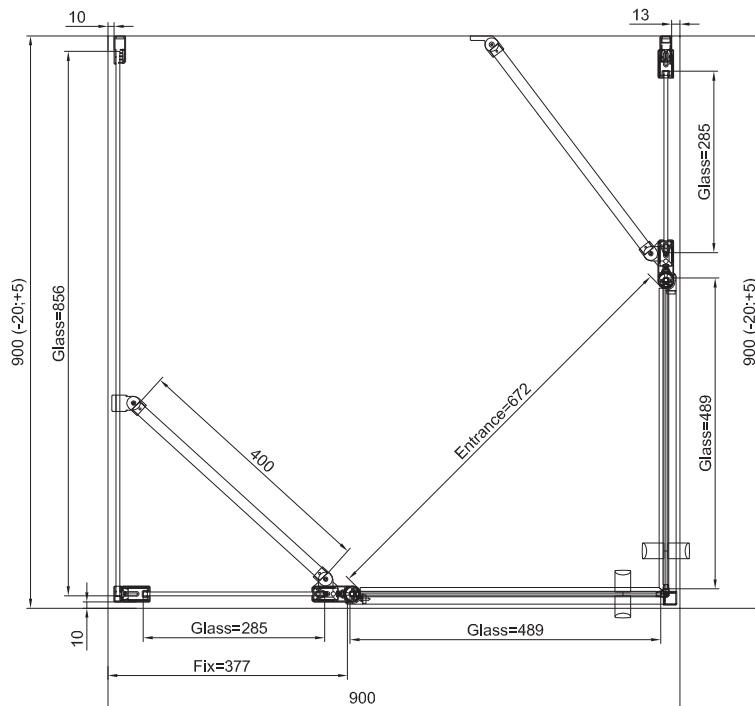

TECHNICAL INFORMATIONS - DIMENSIONS

Series name
Divera

Model name
D22DE2B+D22F1

TECHNICAL INFORMATIONS - DIMENSIONS

Series name
Divera

Model name
D22DE2B+D22F1

TECHNICAL INFORMATIONS - DIMENSIONS

RONAL

Series name
Divera

Model name
D22DE2B+D22F1