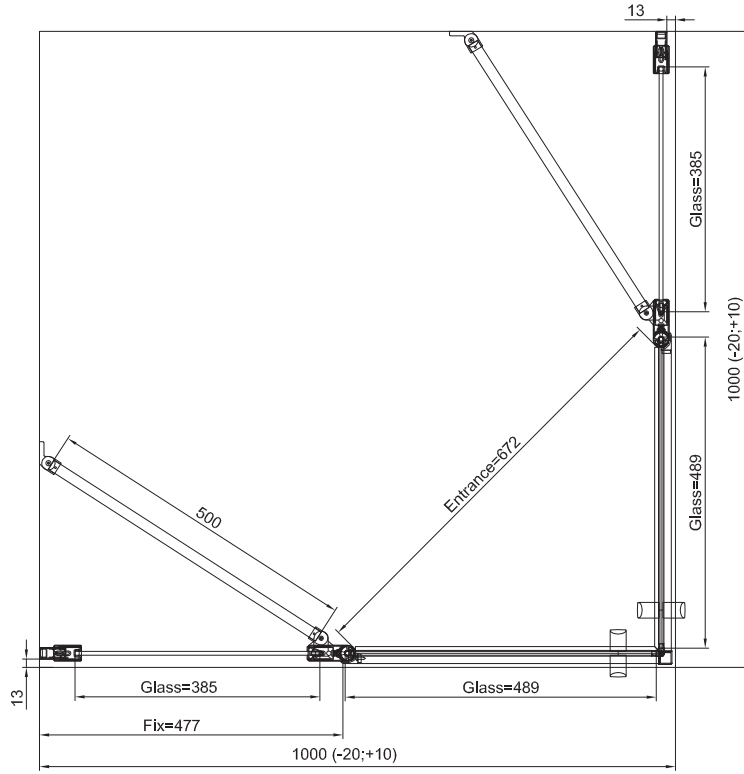

# TECHNICAL INFORMATIONS - DIMENSIONS

Series name  
Divera

Model name  
D22DE2B

# TECHNICAL INFORMATIONS - DIMENSIONS

**RONAL**

Series name  
Divera

Model name  
D22DE2B