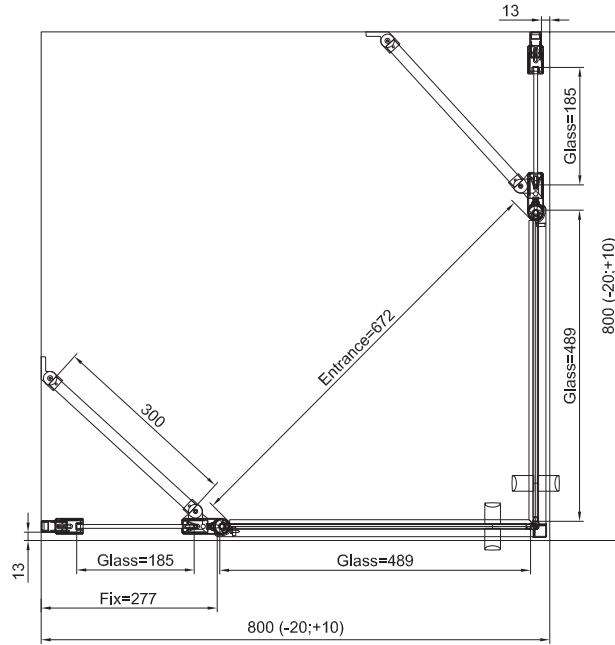

# TECHNICAL INFORMATIONS - DIMENSIONS

Series name  
Divera

Model name  
D22DE2B

# TECHNICAL INFORMATIONS - DIMENSIONS

**RONAL**

Series name  
Divera

Model name  
D22DE2B