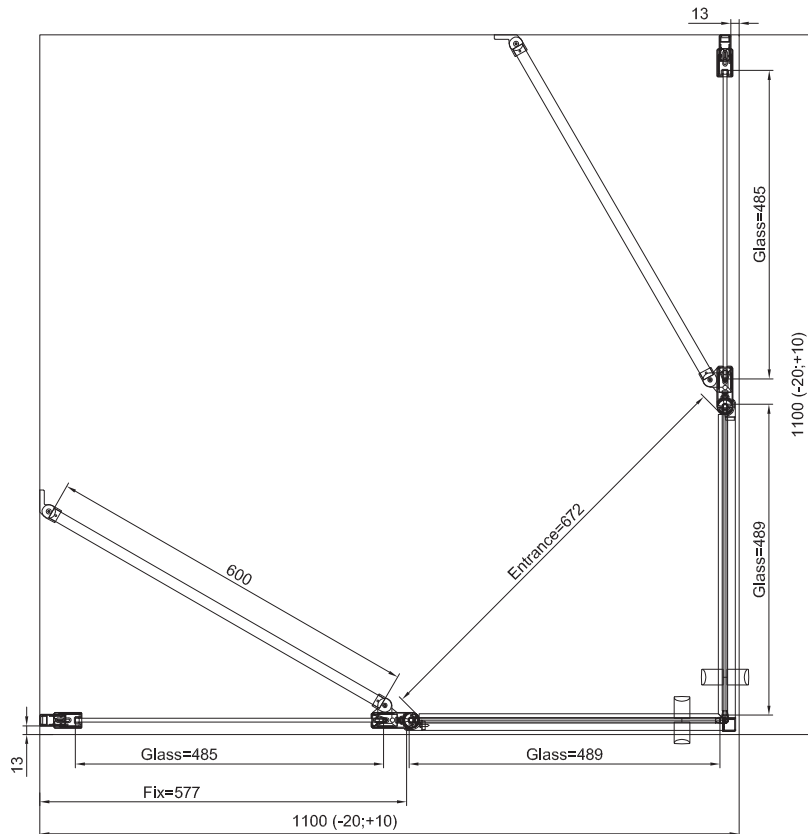

# TECHNICAL INFORMATIONS - DIMENSIONS

Series name  
Divera

Model name  
D22DE2B

# TECHNICAL INFORMATIONS - DIMENSIONS

**RONAL**

Series name  
Divera

Model name  
D22DE2B