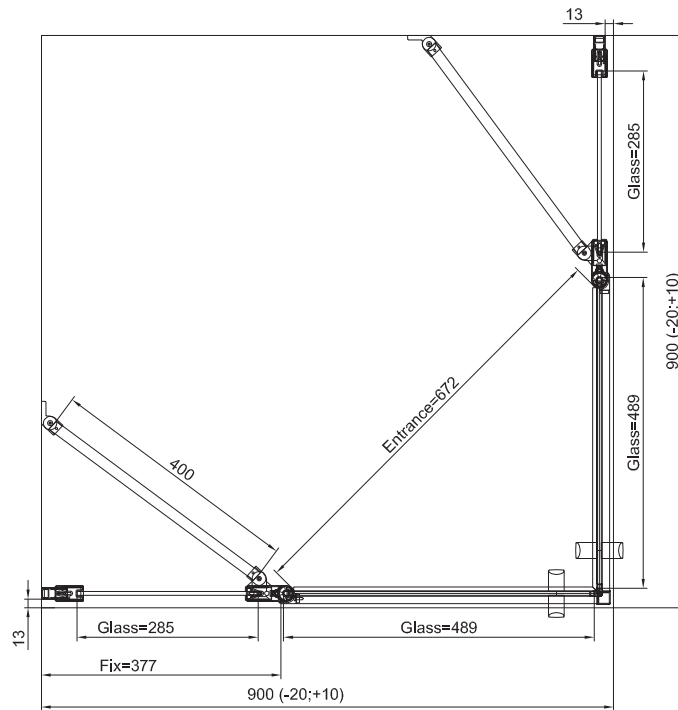

# TECHNICAL INFORMATIONS - DIMENSIONS

Series name  
Divera

Model name  
D22DE2B

# TECHNICAL INFORMATIONS - DIMENSIONS

**RONAL**

Series name  
Divera

Model name  
D22DE2B