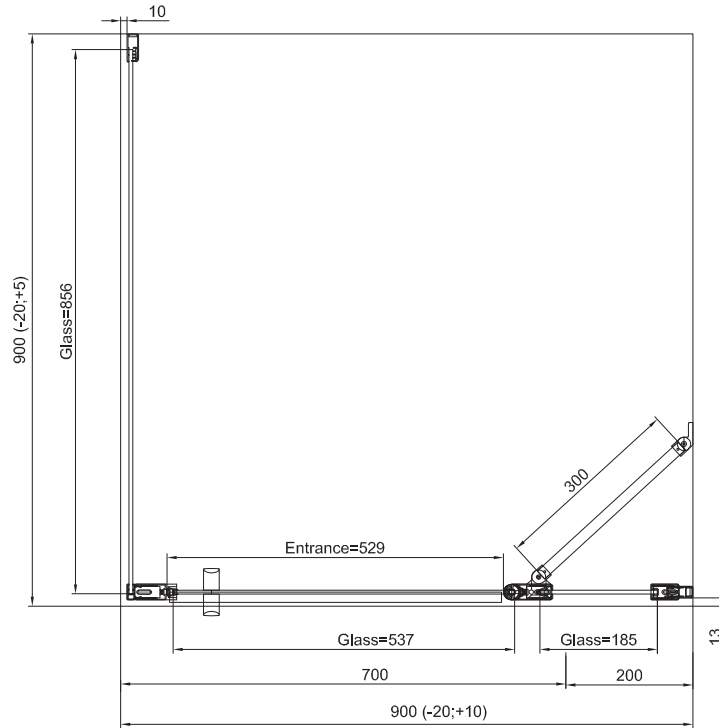

TECHNICAL INFORMATIONS - DIMENSIONS

RONAL

Series name
Divera

Model name
D22T13+D22F1

TECHNICAL INFORMATIONS - DIMENSIONS

Series name
Divera

Model name
D22T13+D22F1