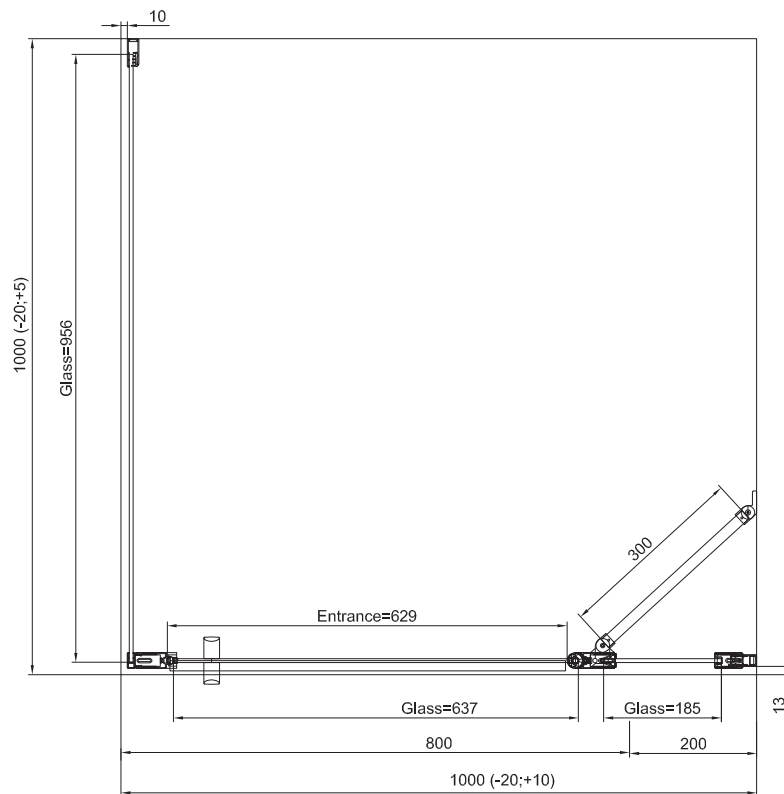

TECHNICAL INFORMATIONS - DIMENSIONS

RONAL

Series name
Divera

Model name
D22T13+D22F1

TECHNICAL INFORMATIONS - DIMENSIONS

Series name
Divera

Model name
D22T13+D22F1