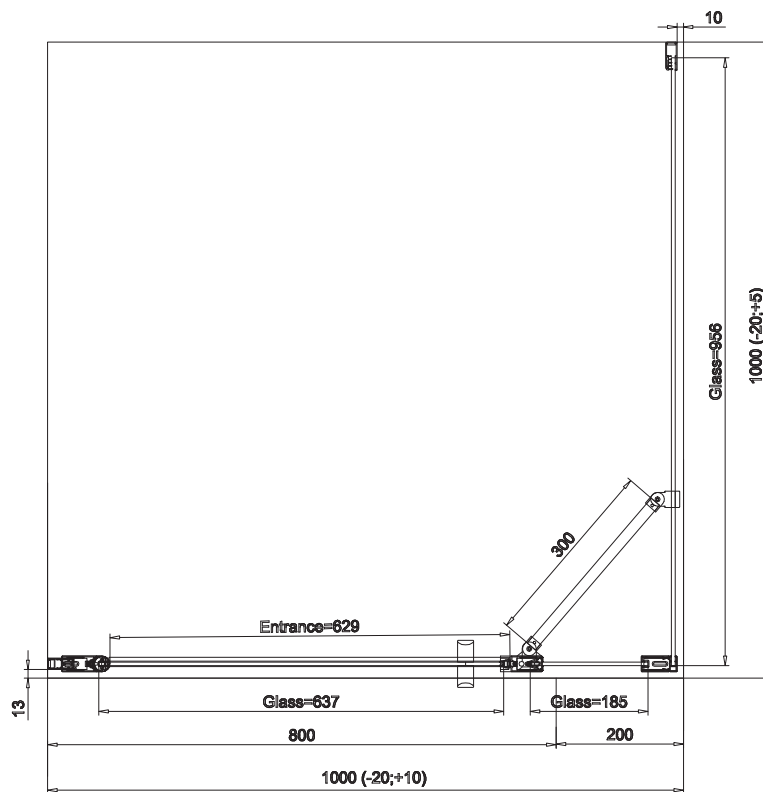

TECHNICAL INFORMATIONS - DIMENSIONS

Series name
Divera

Model name
D22T31+D22F1

TECHNICAL INFORMATIONS - DIMENSIONS

RONAL

Series name
Divera

Model name
D22T31+D22F1