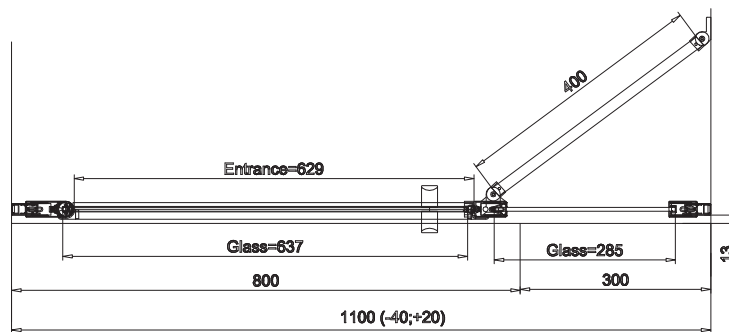

# TECHNICAL INFORMATIONS - DIMENSIONS

Series name  
Divera

Model name  
D22T31