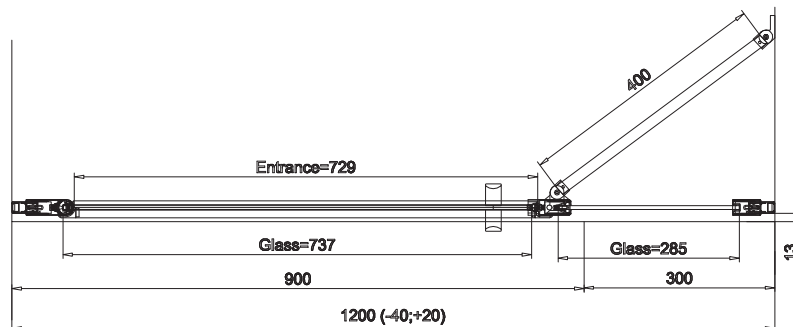

# TECHNICAL INFORMATIONS - DIMENSIONS

Series name  
Divera

Model name  
D22T31