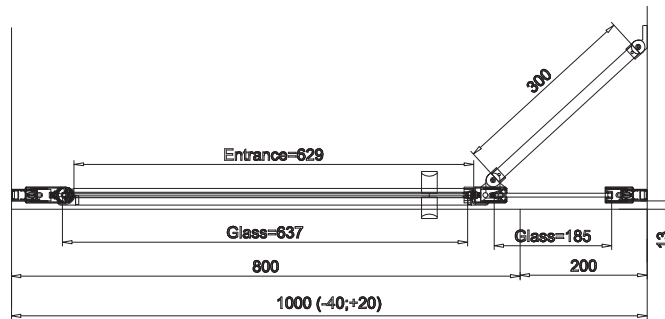

# TECHNICAL INFORMATIONS - DIMENSIONS

Series name  
Divera

Model name  
D22T31