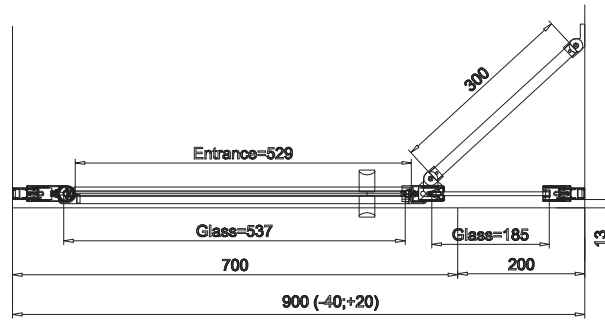

# TECHNICAL INFORMATIONS - DIMENSIONS

Series name  
Divera

Model name  
D22T31