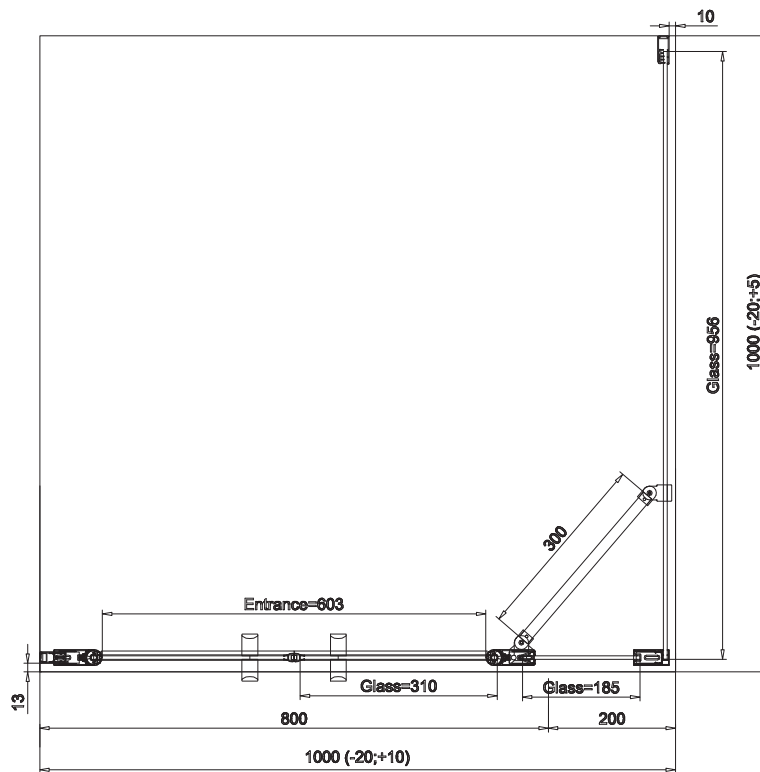

TECHNICAL INFORMATIONS - DIMENSIONS

RONAL

Series name
Divera

Model name
D22T32+D22F1

TECHNICAL INFORMATIONS - DIMENSIONS

RONAL

Series name
Divera

Model name
D22T32+D22F1