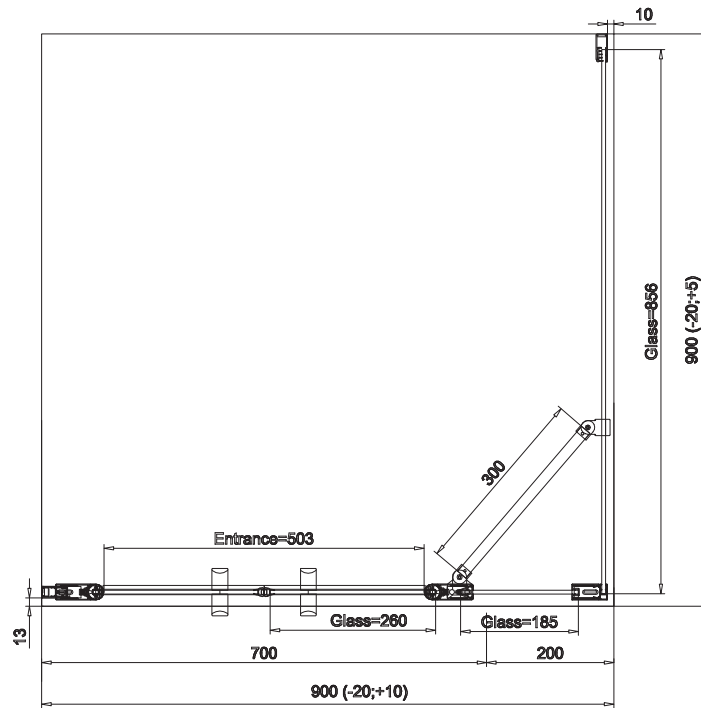

TECHNICAL INFORMATIONS - DIMENSIONS

RONAL

Series name
Divera

Model name
D22T32+D22F1

TECHNICAL INFORMATIONS - DIMENSIONS

RONAL

Series name
Divera

Model name
D22T32+D22F1