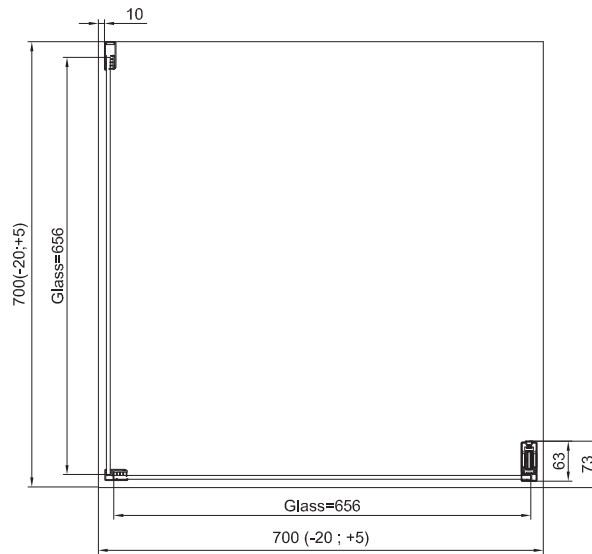

# TECHNICAL INFORMATIONS - DIMENSIONS

Series name  
Divera

Model name  
D22WI1V+D22F3