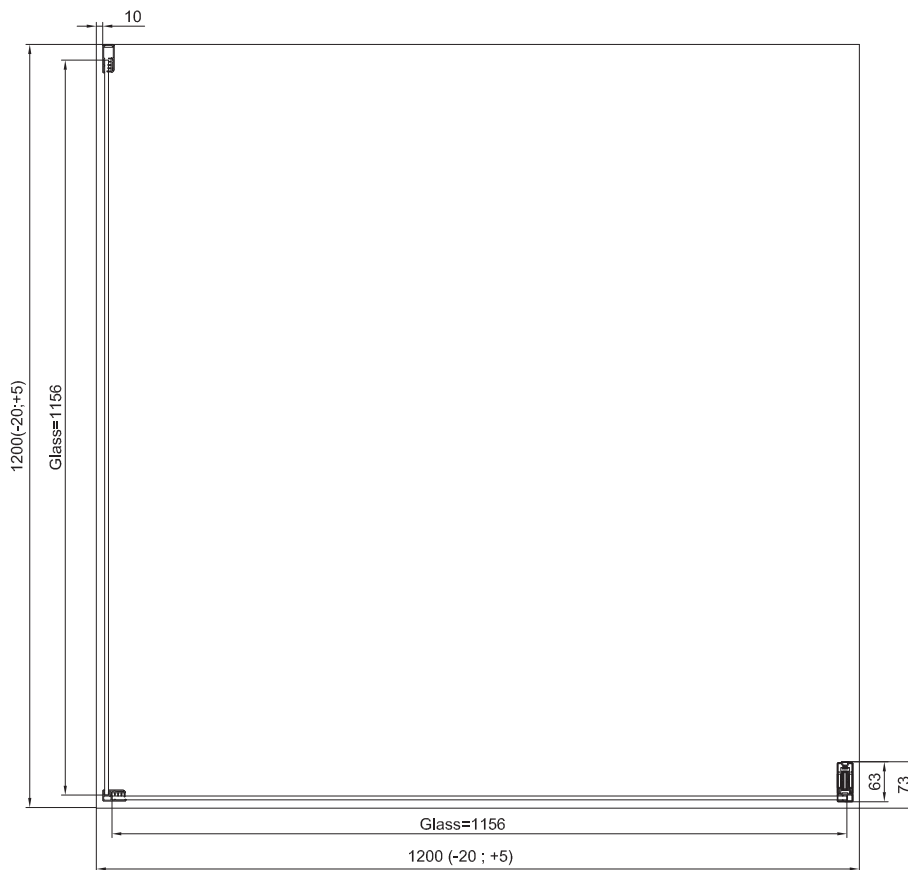

# TECHNICAL INFORMATIONS - DIMENSIONS

Series name  
Divera

Model name  
D22WI1V+D22F3