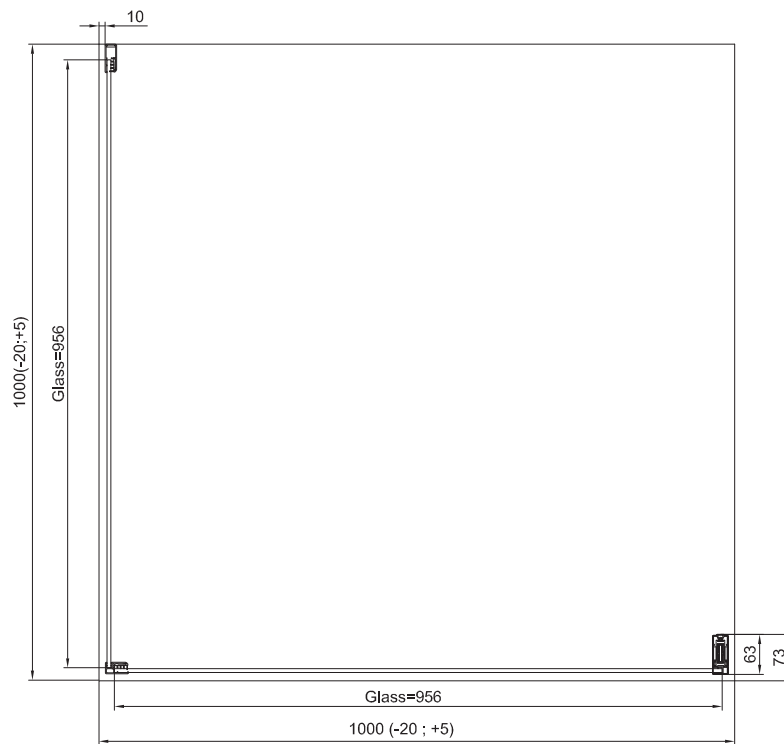

# TECHNICAL INFORMATIONS - DIMENSIONS

Series name  
Divera

Model name  
D22WI1V+D22F3