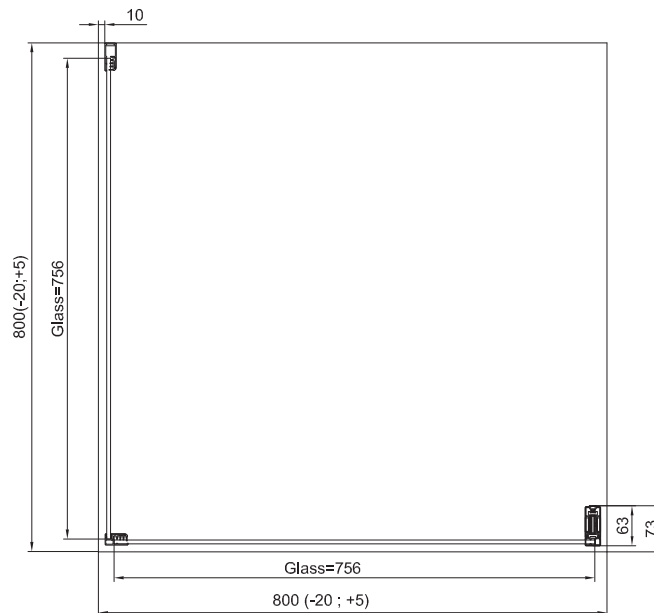

# TECHNICAL INFORMATIONS - DIMENSIONS

Series name  
Divera

Model name  
D22WI1V+D22F3