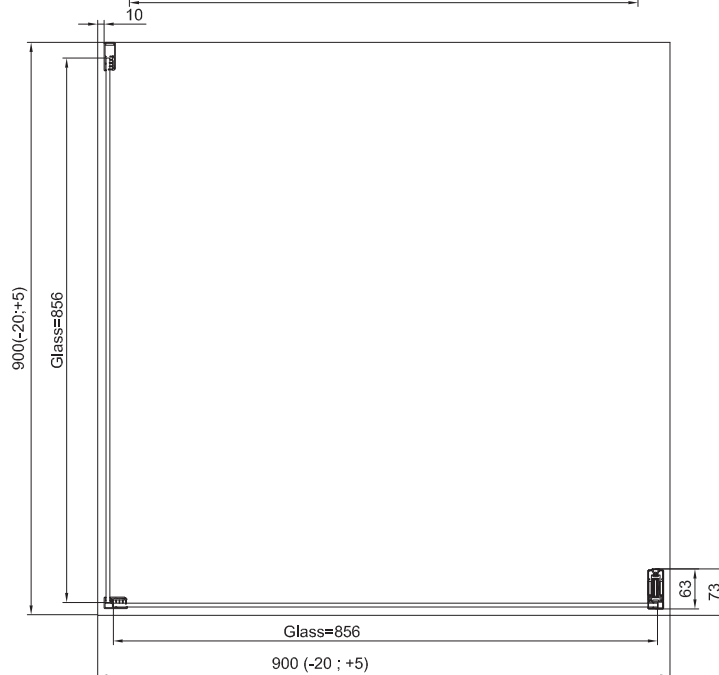

# TECHNICAL INFORMATIONS - DIMENSIONS

Series name  
Divera

Model name  
D22WI1V+D22F3