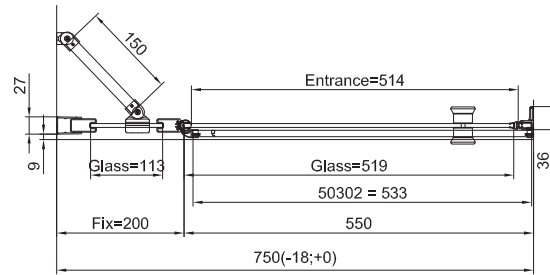

TECHNICAL INFORMATIONS - DIMENSIONS

Series name
Solino

Model name
SOL13+V2.SOL+S.SOL

TECHNICAL INFORMATIONS - DIMENSIONS

RONAL

Series name
Solino

Model name
SOL13+V2.SOL+S.SOL