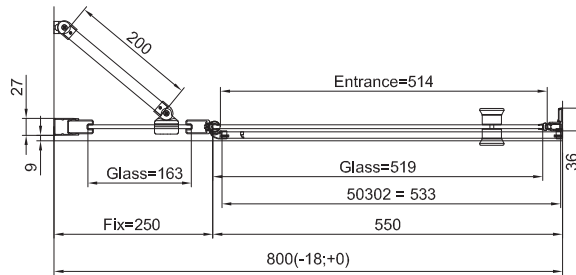

TECHNICAL INFORMATIONS - DIMENSIONS

Series name
Solino

Model name
SOL13+V2.SOL+S.SOL

TECHNICAL INFORMATIONS - DIMENSIONS

RONAL

Series name
Solino

Model name
SOL13+V2.SOL+S.SOL